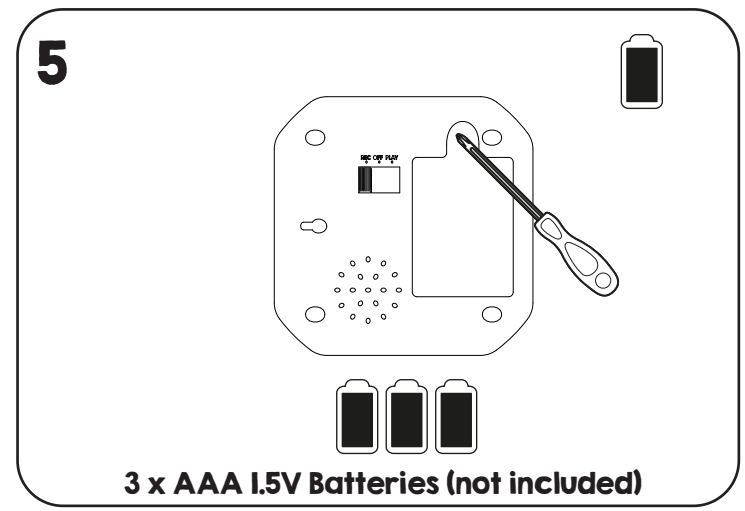

Tel: 0800 138 1370 Fax: 0800 137 525

TTS Product Code: LI10001

Made in China on behalf of RM plc

3 x AAA 1.5V Batteries (not included)