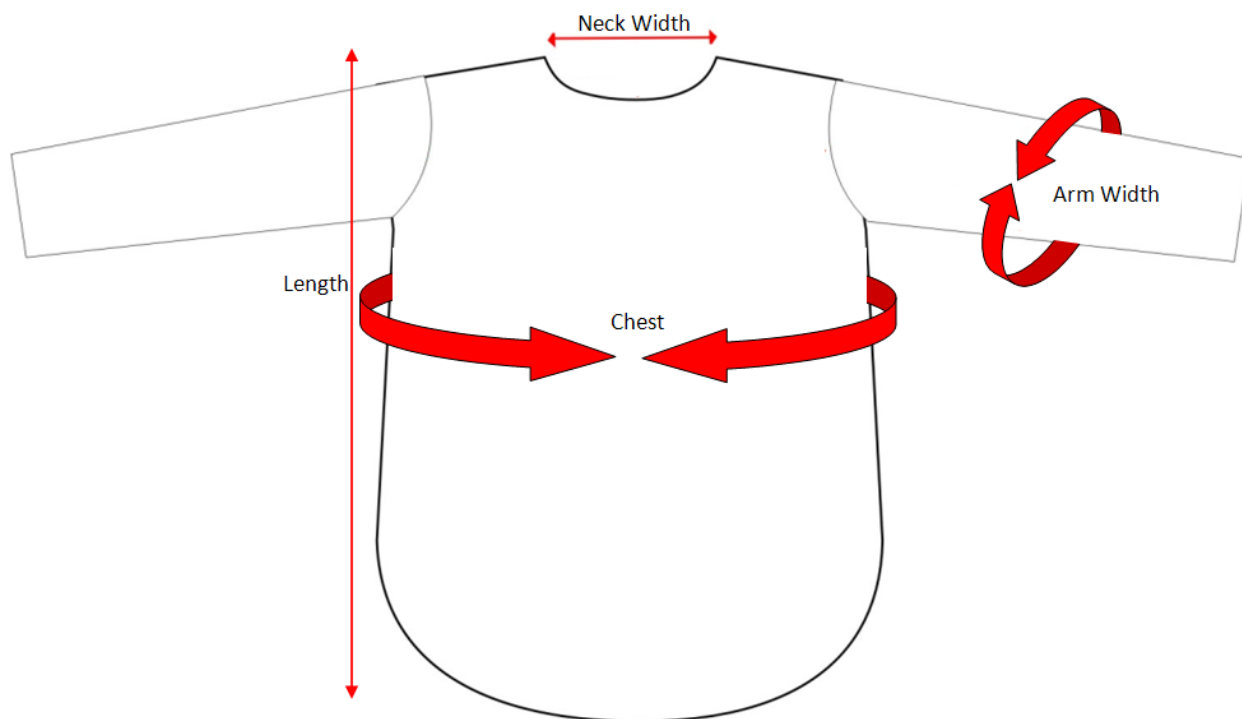

# Sizing Guide for TTS Waterplay Clothing

We wanted to give you piece of mind when you choose our waterplay clothing, so we've put together this sizing guide. Chest and arm measurements are around.

Code	Description	Dimensions - all in cm			
		Chest (Around)	Length	Neck Width	Arm Width (Around)
EY02673	Nylon Baby Overall pk4	42	39.5	12	8.5
EY02674	Toddler Overall pk4	46	46.5	14	11
EY02655	Waterplay Overall 3-4 yrs	61	58	12	14
EY02656	Waterplay Overall 5-6yrs	66	61	13	16
EY02661	Nylon Water Play Smock 3-4yrs	61	58	13	14
EY02662	Nylon Water Play Smock 5-6yrs	66	61	14	14
EY02667	PVC Popover 61 x 58cm (3-4yrs)	61	58	14	N/A (sleeveless)
EY02668	PVC Popover 66 x 61cm (5-6yrs)	66	61	15	N/A (sleeveless)