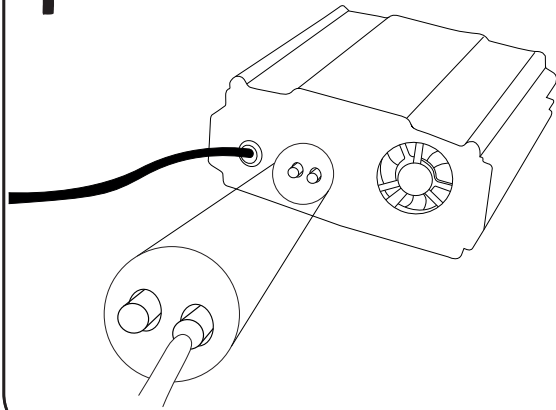

Fibre Optic Light Source & Tails

QUICK START GUIDE

WHAT'S IN THE BOX?

2

3

1

4

More Information At...
www.tts-group.co.uk

RM Resources
 Building 1
 Heyworth Road
 Hucknall, Nottingham
 NG15 6XJ, UK

RM Resources
 Papendorp Park
 Papendorpseweg 100
 Utrecht 3528 BJ
 Netherlands

Supply Voltage: 24V
 Power frequency: 50Hz-60Hz
 Power: 45w
 Body Measurement: L 178* W195 * H76mm
 without connector