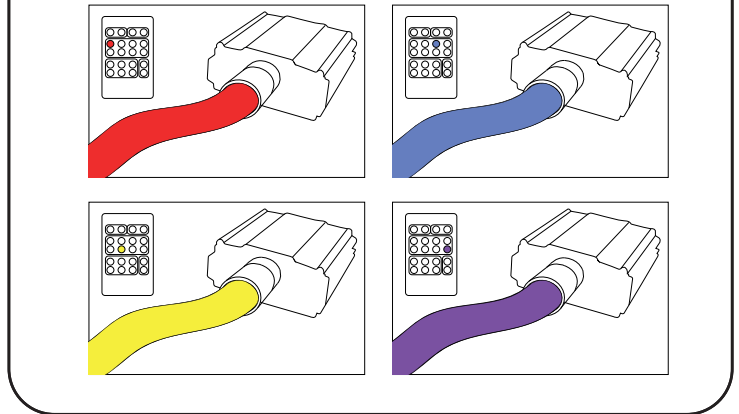

Fibre Optic Light Source & Tails

QUICK START GUIDE

WHAT'S IN THE BOX?

2

3

1

4

More Information At...
www.tts-group.co.uk

RM Resources
 Building 1
 Heyworth Road
 Hucknall, Nottingham
 NG15 6XJ, UK

RM Resources
 Papendorp Park
 Papendorpseweg 100
 Utrecht 3528 BJ
 Netherlands

Supply Voltage: 24V
 Power frequency: 50Hz-60Hz
 Power: 45w
 Body Measurement: L 178* W195 * H76mm
 without connector