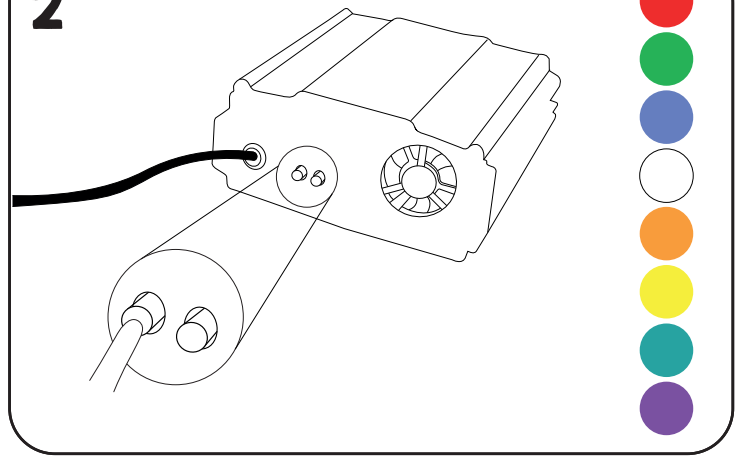

Fibre Optic Light Source & Tails

QUICK START GUIDE

WHAT'S IN THE BOX?

2

3

1

4

More Information At...
www.tts-group.co.uk

RM Resources
 Building 1
 Heyworth Road
 Hucknall, Nottingham
 NG15 6XJ, UK

RM Resources
 Papendorp Park
 Papendorpseweg 100
 Utrecht 3528 BJ
 Netherlands

Supply Voltage: 24V
 Power frequency: 50Hz-60Hz
 Power: 45w
 Body Measurement: L 178* W195 * H76mm
 without connector