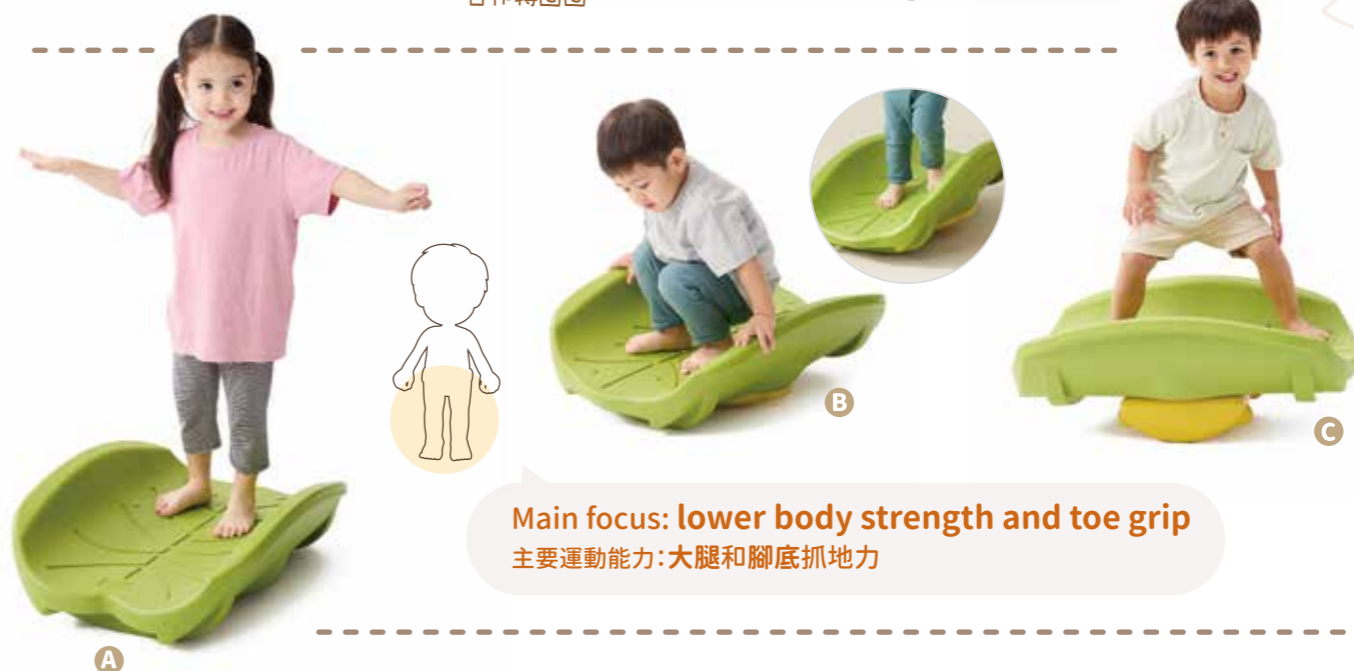

適合年齡：12個月以上

組件明細：葉子小船1艘、旋轉底座1個、搖擺底座1個

產品尺寸：葉子小船—長72.9×寬49.8×高21.3 cm

旋轉底座—直徑36.3×高8.3 cm

搖擺底座—長30.2×寬28.1×高11.9 cm

承重量：80 kg

最關心兒童的網站

Weplay cares about KIDS!

www.e-weplay.com

Weplay Rocking Leaf Boat 葉轉葉搖

Two bases for vestibular activities
兩種專用底座，滿足前庭活動需求

Numerous variations of base assembly can be created easily.
組裝容易，可創造多種底座變化

The design of the edges ensures safety.
加高扶手及底部抓握凹槽，保護遊戲安全。

The buffer design
緩衝點設計，搖擺更安心!

Various playing ways from gentle wobbling to swift tilting fulfill the needs of vestibular development, muscle training and concentration enhancement.

涵蓋和緩到快速的多元玩法，滿足前庭發展、肌力鍛鍊及提高運動專注力!