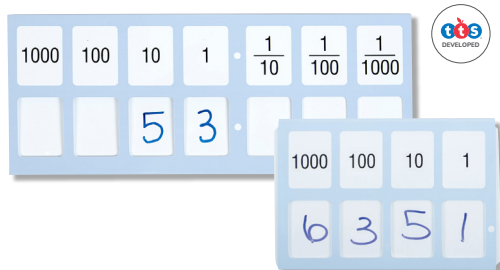

£64.25

COLOURED NUMBER RODS 155PK

MA03341

Bright plastic coloured rods, ideal for small group or whole class activities.

£37.26

EASYREAD TIME TEACHER CLOCK

MA02804

A tool for mastering time recognition through numbers.

£35.97

BLANK SPACE PLACE VALUE SLIDER

A versatile slider for teaching place value, multiplication, division, and fractions effectively.

MA10404 **4 SPACE SLIDER - 6PK** £34.69
MA10405 **7 SPACE SLIDER - 6PK** £34.69
MA10410 **7 SPACE SLIDER - TEACHER VERSION** £33.40