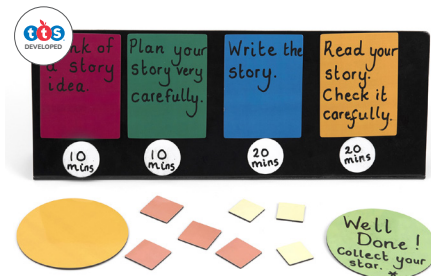

TASK SLICING TOOL

A visual aid designed to simplify tasks into manageable steps with minimal words or imagery.

SD10002   SINGLE   £33.40
SD10064   3PK   £57.82