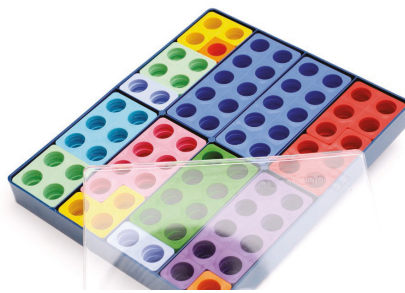

BOX OF 80 NUMICON SHAPES

MA10325

A set of 80 Numicon shapes designed for group maths activities.

£64.25